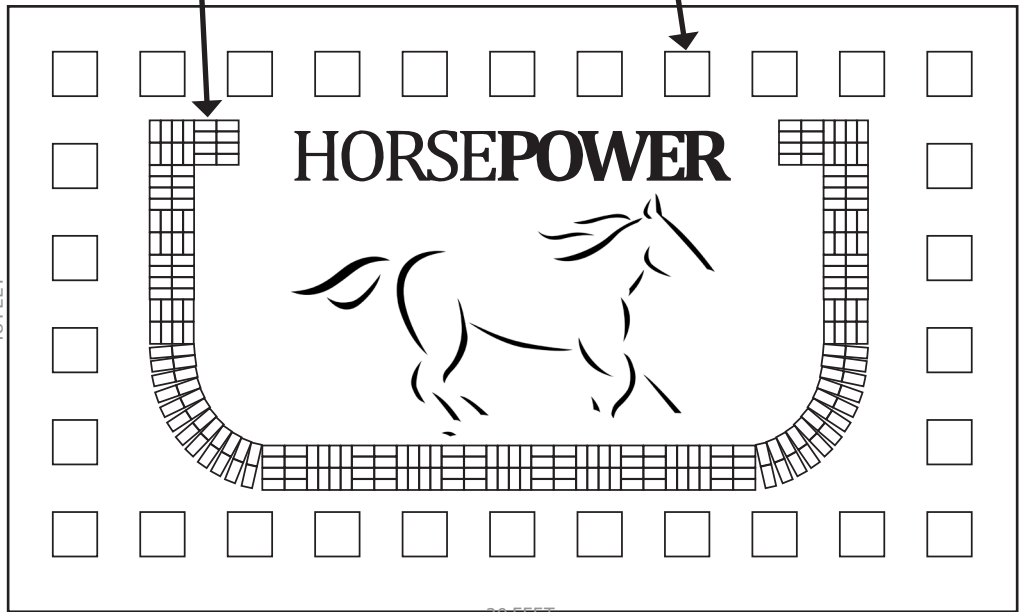

HORSEPOWER ANGELS WALKWAY

Buy a paver to show your love for **HORSEPOWER**

Features

- New unique (forever) Granite Paver engraving technique.
- New pavers are inlaid to Angel Walkway at least 2 times yearly.
- Become an "Angel" and have your personalized paver (up to 60 characters) message for all to see.
- Know your paver is helping sustain **HORSEPOWER's** operation.
- Corporate (large format pavers) available also.

HORSEPOWER
ANGELS WALKWAY

 8" x 4" Paver
 3 lines of copy \$200.00 each

 16" x 16" Corporate Paver
 with logo and extra copy \$2,000.00 each

HORSEPOWER ANGELS WALKWAY DETAILS

4" x 8" **HORSEPOWER** Paver \$200
 Up to 20 characters per line including spacing