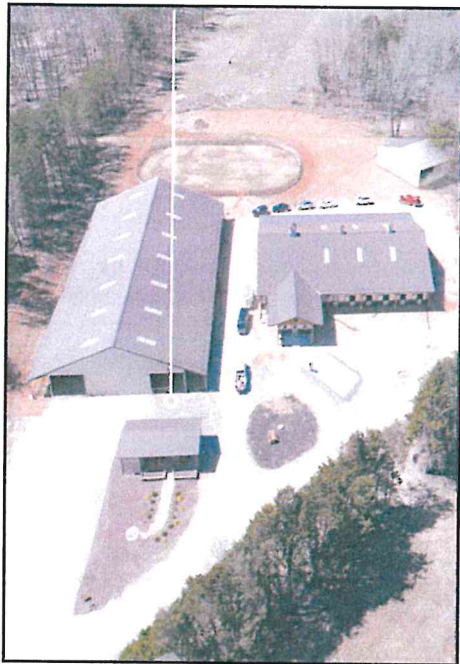

HORSEPOWER ANGELS WALKWAY

Buy a paver to show your love for HORSEPOWER!

Features

- New forever laser technique on brick pavers
- New pavers are inlaid to Angel Walkway at least 2 times yearly
- Become an "Angel" and have your personalized paver (up to 60 characters) message for all to see
- Know your paver is helping sustain HORSEPOWER's operation
- Corporate (large format pavers) available also

HORSEPOWER Angels Walkway Location

4" x 8" Brick Paver

8" x 8" Brick Paver

16" x 16" Corporate Paver

HORSEPOWER ANGELS WALKWAY DETAILS

Make selection:

4" x 8" HORSEPOWER Laser Engraved Brick Paver- \$200
Up to 20 characters per line including spacing

8" x 8" HORSEPOWER Laser Engraved Brick Paver- \$500
Up to 20 characters per line including spacing

16" x 16" HORSEPOWER Corporate Paver- \$2,000
Includes logo (submit artwork) and copy

Text:

Line 1:

Line 2: